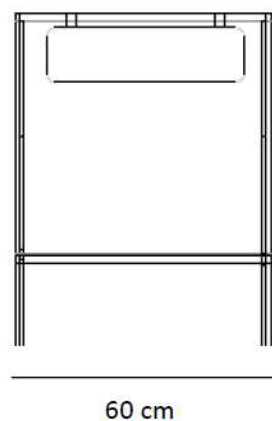

BOOMY

Design Matteo Nunziati

Sdraio impilabile

Stackable beach chair

Struttura in alluminio verniciato a polvere epossidica bianca.

Seduta e schienale in tessuto tecnico in PVC, resistente all'acqua, alle sostanze grasse e ai raggi UV.

White aluminium framer varnished with epoxy.

Seat and backrest in PVC tecnic fabric, water resistant,

Tirella colori / colours