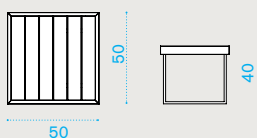

Item

Description

AAPLS43M3RTW Camping chic, white + turquoise

AACUPLPPVA Cushion (seat+back), lime

COVER307 Rain cover 81 x 82 h70

Square coffee table 50x50

→ 8 | → 1 | H 47 D 57 L 57 → 10

AATCQB43M3 Camping chic, table, 50x50, white

COVER309 Rain cover 52 x 52 h40

Rectangular coffee table 100x70

→ 16 | → 1 | H 47 D 77 L 106 → 21

AATCRB43M3 Camping chic, table, 100x70, white

COVER310 Rain cover 102 x 72 h40

Technical info

Sunbed

 → 35    |  → 1  H 22 D 85 L 210  → 43