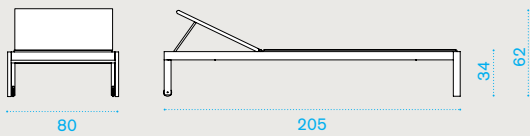

Item

Description

AAPLS43M3RTW Camping chic, white + turquoise

AACUPLPPVA Cushion (seat+back), lime

COVER307 Rain cover 81 x 82 h70

Square coffee table 50x50

→ 8 | → 1 | H 47 D 57 L 57 → 10

AATCQB43M3 Camping chic, table, 50x50, white

COVER309 Rain cover 52 x 52 h40

Rectangular coffee table 100x70

→ 16 | → 1 | H 47 D 77 L 106 → 21

AATCRB43M3 Camping chic, table, 100x70, white

COVER310 Rain cover 102 x 72 h40

Technical info

Sunbed

 → 35    |  → 1  H 22 D 85 L 210  → 43

Item

Description

- | | |
|--|---------------------------------|
|  AALES43M3RTW | Camping chic, white + turquoise |
|  AACULEPPVA | Mattress, lime |
|  COVER315 | Rain cover 207 x 82 h34 |