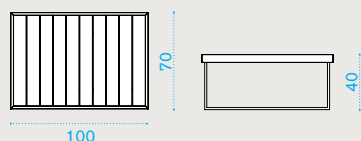

Item

Description

AAPLS43M3RTW Camping chic, white + turquoise

AACUPLPPVA Cushion (seat+back), lime

COVER307 Rain cover 81 x 82 h70

Square coffee table 50x50

→ 8 | → 1 | H 47 D 57 L 57 → 10

AATCQB43M3 Camping chic, table, 50x50, white

COVER309 Rain cover 52 x 52 h40

Rectangular coffee table 100x70

→ 16 | → 1 | H 47 D 77 L 106 → 21

AATCRB43M3 Camping chic, table, 100x70, white

COVER310 Rain cover 102 x 72 h40

Technical info

Sunbed

 → 35    |  → 1  H 22 D 85 L 210  → 43