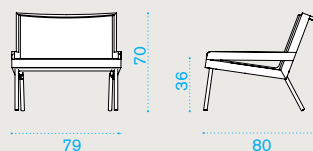

Allaperto Camping chic

design by Matteo Thun & Antonio Rodriguez

Material

Metal Warmwhite +
Mahogany Ostuni White +
Pvc rope Turquoise

Accessories

Polypropylene
Lime

Lounge armchair

→ 12 | → 1 | H 77 D 89 L 84 → 21,5

Item

Description

AAPLS43M3RTW Camping chic, white + turquoise

AACUPLPPVA Cushion (seat+back), lime

COVER307 Rain cover 81 x 82 h70

Square coffee table 50x50

→ 8 | → 1 | H 47 D 57 L 57 → 10

AATCQB43M3 Camping chic, table, 50x50, white

COVER309 Rain cover 52 x 52 h40

Rectangular coffee table 100x70

→ 16 | → 1 | H 47 D 77 L 106 → 21

AATCRB43M3 Camping chic, table, 100x70, white

COVER310 Rain cover 102 x 72 h40

Technical info

Sunbed

 → 35    |  → 1  H 22 D 85 L 210  → 43