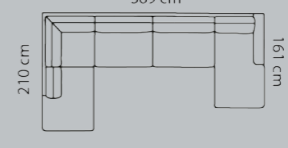

Open-end+2-seat-chaiselong S
1
2
3
4
5
Eton w. Split
Eton
Savoy / split
Savoy / Elegance
Century
Waldorf
Vintage
Pullman

Combo shown **9241**  
Combo mirrored **9251**

**Price group**

M3: 2,56

Open-end+2 1/2-seat.+chaiselong L
1
2
3
4
5
Eton w. Split
Eton
Savoy / split
Savoy / Elegance
Century
Waldorf
Vintage
Pullman

Combo shown **9221**  
Combo mirrored **9231**

**Price group**

M3: 2,58

Open-end+3-seat-chaiselong S
1
2
3
4
5
Eton w. Split
Eton
Savoy / split
Savoy / Elegance
Century
Waldorf
Vintage
Pullman

Combo shown **9201**  
Combo mirrored **9211**

**Price group**

M3: 2,58

Open-end+3-seat-chaiselong S
1
2
3
4
5
Eton w. Split
Eton
Savoy / split
Savoy / Elegance
Century
Waldorf
Vintage
Pullman

With a nominal size of up to 150 cm. (width, depth, height), the nominal tolerance may not exceed 2 cm. When larger than 150 cm. Not more than 2,5 cm.