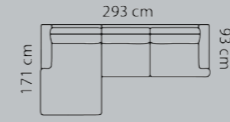

**1710** **1720**

**Price group**

M3: 0,21

Foot rest
1
2
3
4
5
Eton w. Split
Eton
Savoy / split
Savoy / Elegance
Century
Waldorf
Vintage
Pullman

Combo shown **0011**  
Combo mirrored **0021**

**Price group**

M3: 1,47

Chaiselong+2-seater
1
2
3
4
5
Eton w. Split
Eton
Savoy / split
Savoy / Elegance
Century
Waldorf
Vintage
Pullman

Combo shown **0031**  
Combo mirrored **0041**

**Price group**

M3: 1,81

Chaiselong+2 1/2-seater
1
2
3
4
5
Eton w. Split
Eton
Savoy / split
Savoy / Elegance
Century
Waldorf
Vintage
Pullman