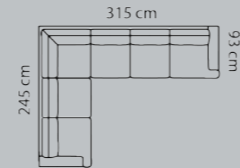

Combo shown **0101**
Combo mirrored **0111**

Price group

M3: 2,13

2-seater+90°+3-seater
1
2
3
4
5
Eton w. Split
Eton
Savoy / split
Savoy / Elegance
Century
Waldorf
Vintage
Pullman