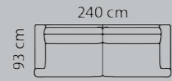

COMBINATIONS

Combination **3221**

Price group

M3: 0,99

3-seater
1
2
3
4
5
Eton w. Split
Eton
Savoy / split
Savoy / Elegance
Century
Waldorf
Vintage
Pullman