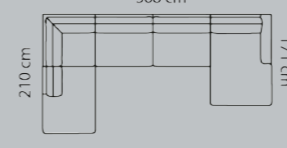

**Price group**

M3: 1,93

Open-end+3-seater
1
2
3
4
5
Eton w. Split
Eton
Savoy / split
Savoy / Elegance
Century
Waldorf
Vintage
Pullman

Combo shown **9181**  
Combo mirrored **9191**

**Price group**

M3: 2,28

Open-end+2-seat-chaiselong S
1
2
3
4
5
Eton w. Split
Eton
Savoy / split
Savoy / Elegance
Century
Waldorf
Vintage
Pullman

Combo shown **9241**  
Combo mirrored **9251**

**Price group**

M3: 2,56

Open-end+2 1/2-seat.+chaiselong L
1
2
3
4
5
Eton w. Split
Eton
Savoy / split
Savoy / Elegance
Century
Waldorf
Vintage
Pullman