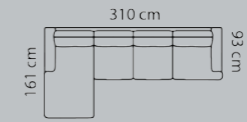

M3: 1,47

Chaiselong+2-seater
1
2
3
4
5
Eton w. Split
Eton
Savoy / split
Savoy / Elegance
Century
Waldorf
Vintage
Pullman

Combo shown **0031**  
Combo mirrored **0041**

**Price group**

M3: 1,81

Chaiselong+2 1/2-seater
1
2
3
4
5
Eton w. Split
Eton
Savoy / split
Savoy / Elegance
Century
Waldorf
Vintage
Pullman

Combo shown **0051**  
Combo mirrored **0061**

**Price group**

M3: 1,77

Chaiselong+3-seater
1
2
3
4
5
Eton w. Split
Eton
Savoy / split
Savoy / Elegance
Century
Waldorf
Vintage
Pullman

**1601055** **1601065**