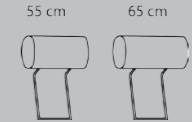

M3: 1,47

Chaiselong+2-seater
1
2
3
4
5
Eton w. Split
Eton
Savoy / split
Savoy / Elegance
Century
Waldorf
Vintage
Pullman

Combo shown **0031**  
Combo mirrored **0041**

**Price group**

M3: 1,81

Chaiselong+2 1/2-seater
1
2
3
4
5
Eton w. Split
Eton
Savoy / split
Savoy / Elegance
Century
Waldorf
Vintage
Pullman

Combo shown **0051**  
Combo mirrored **0061**

**Price group**

M3: 1,77

Chaiselong+3-seater
1
2
3
4
5
Eton w. Split
Eton
Savoy / split
Savoy / Elegance
Century
Waldorf
Vintage
Pullman

**1601055** **1601065**

**Price group**

M3: 0,05

Neck rest
1
2
3
4
5
Eton w. Split
Eton
Savoy / split
Savoy / Elegance
Century
Waldorf
Vintage
Pullman

Combo shown **0071**

**Price group**

M3: 1,83

2-seater+90°+2-seater
1
2
3
4
5
Eton w. Split
Eton
Savoy / split
Savoy / Elegance
Century
Waldorf
Vintage
Pullman