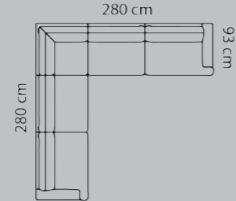

Combo shown **0081**

Price group

M3: 2,11

2 1/2-seater+90°+2 1/2-seater
1
2
3
4
5
Eton w. Split
Eton
Savoy / split
Savoy / Elegance
Century
Waldorf
Vintage
Pullman