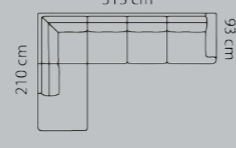

Open-end+2-seater
1
2
3
4
5
Eton w. Split
Eton
Savoy / split
Savoy / Elegance
Century
Waldorf
Vintage
Pullman

Combo shown **9121**  
Combo mirrored **9131**

**Price group**

M3: 1,78

Open-end+2 1/2-seater
1
2
3
4
5
Eton w. Split
Eton
Savoy / split
Savoy / Elegance
Century
Waldorf
Vintage
Pullman

Combo shown **9141**  
Combo mirrored **9151**

**Price group**

M3: 1,93

Open-end+3-seater
1
2
3
4
5
Eton w. Split
Eton
Savoy / split
Savoy / Elegance
Century
Waldorf
Vintage
Pullman

Combo shown **9161**  
Combo mirrored **9171**