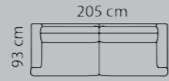

# COMBINATIONS

Combination **3221**

**Price group**

M3: 0,99

3-seater
1
2
3
4
5
Eton w. Split
Eton
Savoy / split
Savoy / Elegance
Century
Waldorf
Vintage
Pullman

Combination **2521**

**Price group**

M3: 0,86

2 1/2-seater
1
2
3
4
5
Eton w. Split
Eton
Savoy / split
Savoy / Elegance
Century
Waldorf
Vintage
Pullman

Combination **2221**

**Price group**

M3: 0,74

2-seater
1
2
3
4
5
Eton w. Split
Eton
Savoy / split
Savoy / Elegance
Century
Waldorf
Vintage
Pullman