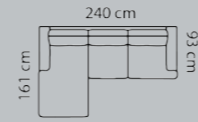

Combo shown **0011**
Combo mirrored **0021**

Price group

M3: 1,47

Chaiselong+2-seater
1
2
3
4
5
Eton w. Split
Eton
Savoy / split
Savoy / Elegance
Century
Waldorf
Vintage
Pullman