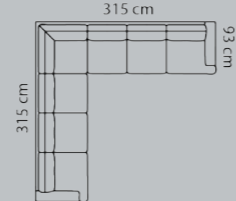

Combo shown **0081**

**Price group**

M3: 2,11

2 1/2-seater+90°+2 1/2-seater
1
2
3
4
5
Eton w. Split
Eton
Savoy / split
Savoy / Elegance
Century
Waldorf
Vintage
Pullman

Combo shown **0091**

**Price group**

M3: 2,43

3-seater+90°+3-seater
1
2
3
4
5
Eton w. Split
Eton
Savoy / split
Savoy / Elegance
Century
Waldorf
Vintage
Pullman

Combo shown **0211**

**Price group**

M3: 2,43

3-seater+90°+3-seater
1
2
3
4
5
Eton w. Split
Eton
Savoy / split
Savoy / Elegance
Century
Waldorf
Vintage
Pullman