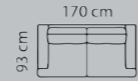

# COMBINATIONS

Combination **3221**

**Price group**

M3: 0,99

3-seater
1
2
3
4
5
Eton w. Split
Eton
Savoy / split
Savoy / Elegance
Century
Waldorf
Vintage
Pullman

Combination **2521**

**Price group**

M3: 0,86

2 1/2-seater
1
2
3
4
5
Eton w. Split
Eton
Savoy / split
Savoy / Elegance
Century
Waldorf
Vintage
Pullman

Combination **2221**

**Price group**

M3: 0,74

2-seater
1
2
3
4
5
Eton w. Split
Eton
Savoy / split
Savoy / Elegance
Century
Waldorf
Vintage
Pullman