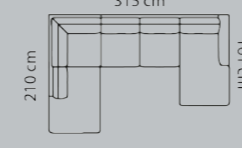

Combo shown **9181**
Combo mirrored **9191**

Price group

M3: 2,28

Open-end+2-seat-chaiselong S
1
2
3
4
5
Eton w. Split
Eton
Savoy / split
Savoy / Elegance
Century
Waldorf
Vintage
Pullman