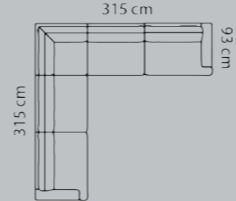

Combo shown **0081**

**Price group**

M3: 2,11

2 1/2-seater+90°+2 1/2-seater
1
2
3
4
5
Eton w. Split
Eton
Savoy / split
Savoy / Elegance
Century
Waldorf
Vintage
Pullman

Combo shown **0091**

**Price group**

M3: 2,43

3-seater+90°+3-seater
1
2
3
4
5
Eton w. Split
Eton
Savoy / split
Savoy / Elegance
Century
Waldorf
Vintage
Pullman

Combo shown **0211**

**Price group**

M3: 2,43

3-seater+90°+3-seater
1
2
3
4
5
Eton w. Split
Eton
Savoy / split
Savoy / Elegance
Century
Waldorf
Vintage
Pullman