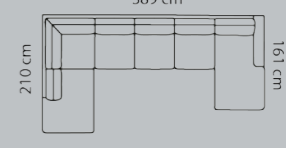

Open-end+2-seat-chaiselong S
1
2
3
4
5
Eton w. Split
Eton
Savoy / split
Savoy / Elegance
Century
Waldorf
Vintage
Pullman

Combo shown **9241**  
Combo mirrored **9251**

**Price group**

M3: 2,56

Open-end+2 1/2-seat.+chaiselong L
1
2
3
4
5
Eton w. Split
Eton
Savoy / split
Savoy / Elegance
Century
Waldorf
Vintage
Pullman

Combo shown **9221**  
Combo mirrored **9231**

**Price group**

M3: 2,58

Open-end+3-seat-chaiselong S
1
2
3
4
5
Eton w. Split
Eton
Savoy / split
Savoy / Elegance
Century
Waldorf
Vintage
Pullman

Combo shown **9201**  
Combo mirrored **9211**

**Price group**

M3: 2,58

Open-end+3-seat-chaiselong S
1
2
3
4
5
Eton w. Split
Eton
Savoy / split
Savoy / Elegance
Century
Waldorf
Vintage
Pullman

With a nominal size of up to 150 cm. (width, depth, height), the nominal tolerance may not exceed 2 cm. When larger than 150 cm. Not more than 2,5 cm.