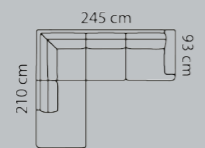

Combo shown **9101**
Combo mirrored **9111**

Price group

M3: 1,50

Open-end+2-seater
1
2
3
4
5
Eton w. Split
Eton
Savoy / split
Savoy / Elegance
Century
Waldorf
Vintage
Pullman