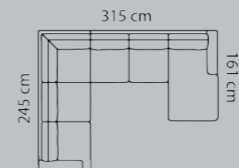

Combo shown **0101**  
Combo mirrored **0111**

**Price group**

M3: 2,13

2-seater+90°+3-seater
1
2
3
4
5
Eton w. Split
Eton
Savoy / split
Savoy / Elegance
Century
Waldorf
Vintage
Pullman

Combo shown **0121**  
Combo mirrored **0131**