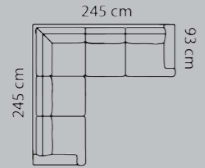

M3: 1,47

Chaiselong+2-seater
1
2
3
4
5
Eton w. Split
Eton
Savoy / split
Savoy / Elegance
Century
Waldorf
Vintage
Pullman

Combo shown **0031**  
Combo mirrored **0041**

**Price group**

M3: 1,81

Chaiselong+2 1/2-seater
1
2
3
4
5
Eton w. Split
Eton
Savoy / split
Savoy / Elegance
Century
Waldorf
Vintage
Pullman

Combo shown **0051**  
Combo mirrored **0061**

**Price group**

M3: 1,77

Chaiselong+3-seater
1
2
3
4
5
Eton w. Split
Eton
Savoy / split
Savoy / Elegance
Century
Waldorf
Vintage
Pullman

**1601055** **1601065**

**Price group**

M3: 0,05

Neck rest
1
2
3
4
5
Eton w. Split
Eton
Savoy / split
Savoy / Elegance
Century
Waldorf
Vintage
Pullman

Combo shown **0071**

**Price group**

M3: 1,83

2-seater+90°+2-seater
1
2
3
4
5
Eton w. Split
Eton
Savoy / split
Savoy / Elegance
Century
Waldorf
Vintage
Pullman