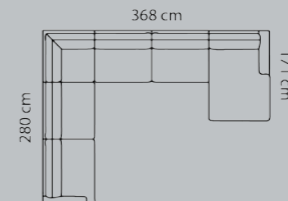

Combo shown **0141**
Combo mirrored **0151**

Price group

M3: 3,04

2 1/2-seat.+90°+2 1/2-seat.+chaiselong L
1
2
3
4
5
Eton w. Split
Eton
Savoy / split
Savoy / Elegance
Century
Waldorf
Vintage
Pullman