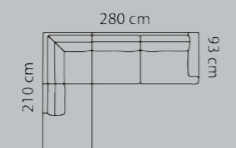

M3: 2,86

3-seat.+90°+2-seat.+chaiselong S
1
2
3
4
5
Eton w. Split
Eton
Savoy / split
Savoy / Elegance
Century
Waldorf
Vintage
Pullman

Combo shown **9101**  
Combo mirrored **9111**

**Price group**

M3: 1,50

Open-end+2-seater
1
2
3
4
5
Eton w. Split
Eton
Savoy / split
Savoy / Elegance
Century
Waldorf
Vintage
Pullman

Combo shown **9121**  
Combo mirrored **9131**

**Price group**

M3: 1,78

Open-end+2 1/2-seater
1
2
3
4
5
Eton w. Split
Eton
Savoy / split
Savoy / Elegance
Century
Waldorf
Vintage
Pullman