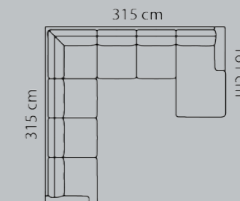

**Price group**

M3: 2,56

2-seater+90°+2-seater+chaiselong S
1
2
3
4
5
Eton w. Split
Eton
Savoy / split
Savoy / Elegance
Century
Waldorf
Vintage
Pullman

Combo shown **0141**  
Combo mirrored **0151**

**Price group**

M3: 3,04

2 1/2-seat.+90°+2 1/2-seat.+chaiselong L
1
2
3
4
5
Eton w. Split
Eton
Savoy / split
Savoy / Elegance
Century
Waldorf
Vintage
Pullman

Combo shown **0241**  
Combo mirrored **0251**

**Price group**