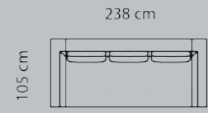

COMBINATIONS

Combination **3221**