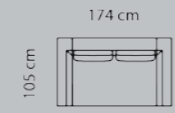

Combination **2221**