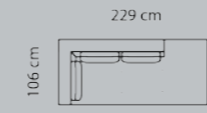

# DIMENSIONS

# COMBINATIONS

Combination **3221**

Combination **2221**

Foot rest **1760**

Combo shown  
Combo mirrored **1455**  
**1460**

Combo shown  
Combo mirrored **0051**  
**0061**

Combo shown  
Combo mirrored **0071**  
**0081**

Combo shown  
Combo mirrored **0141**  
**0151**

Combo shown  
Combo mirrored **0201**  
**0211**

Price group	M3: 1,2	3-seater
1	.....	.....
2	.....	.....
3	.....	.....
4	.....	.....
5	.....	.....
Eton w. Split	.....	.....
Eton	.....	.....
Savoy / split	.....	.....
Savoy / Elegance	.....	.....
Century	.....	.....
Waldorf	.....	.....
Vintage	.....	.....
Pullman	.....	.....
Boxes of legs	2	