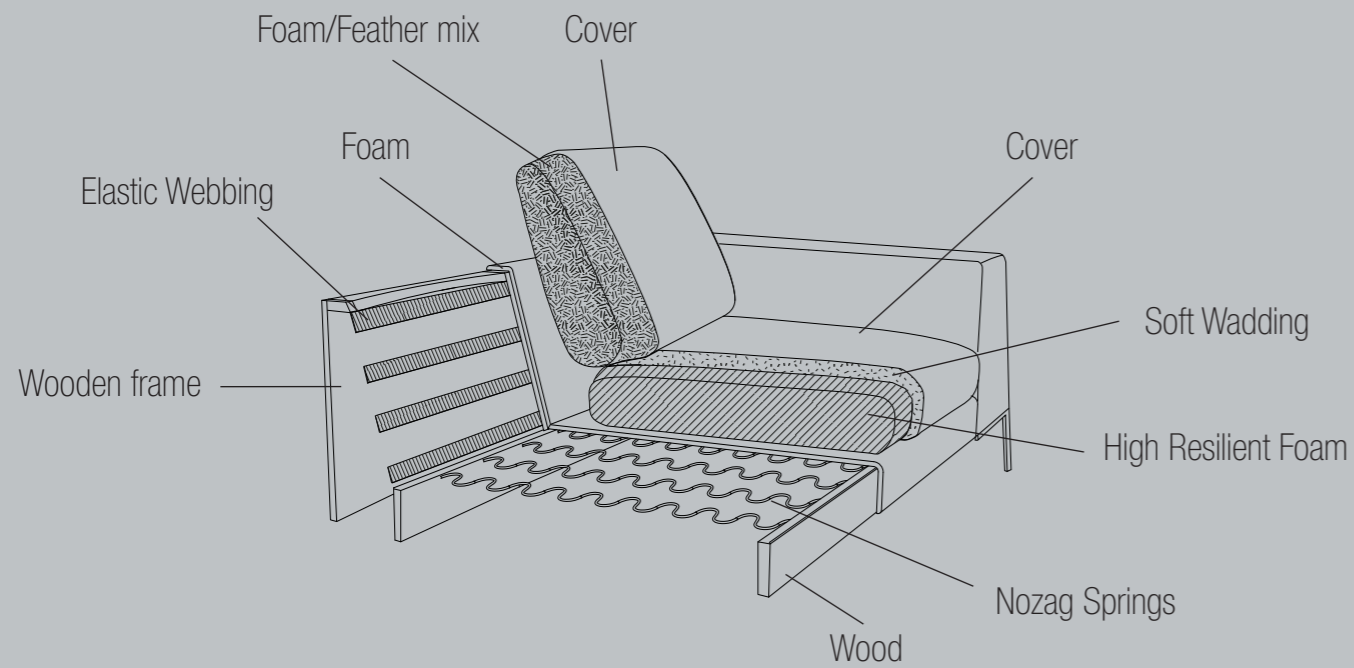

# COMFORT

# DIMENSIONS

# LEGS

H: 21 cm  
Brushed steel 020

H: 21 cm  
Black steel 040

Loano is a light weight sofa with high comfort and nice design details. The loose cushions gives it a soft and pleasant look. The stitching on the seat and a perfect sloping arm makes Loano one of a kind.